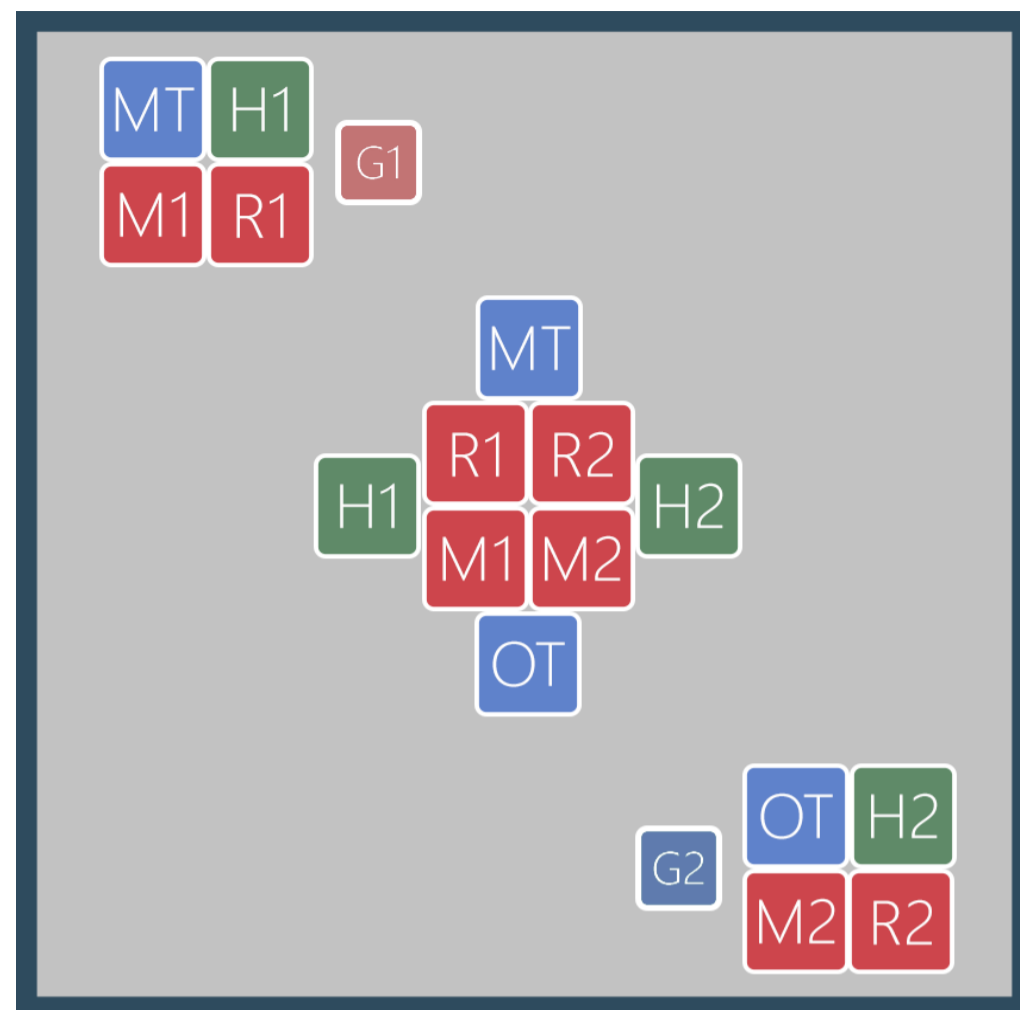

Varis Notes

G1 Stacks north or west
 G2 Stacks south or east
 Clock positions for spread and Fortius

Fortius

Clock positions to bait cones + puddles.
 All cones' locations are saved and rotate in indicated direction 3 times.

Main Mechanics

Gunshield

Electrified: Knockback (Surecast/Arms' length at ~85).
 Loaded: Spread to clock positions.
 Reinforced: Don't attack Varis' barrier (Autos count).

Alea lacta Est

Bait line aoes north and south.
 4 swings forward.
 1 swing behind.

Citius

Shared tank cone tankbuster.

Ignis Est

Point blank AOE + Line AOE

Ventus Est

Donut AOE + Line AOE

Fortius